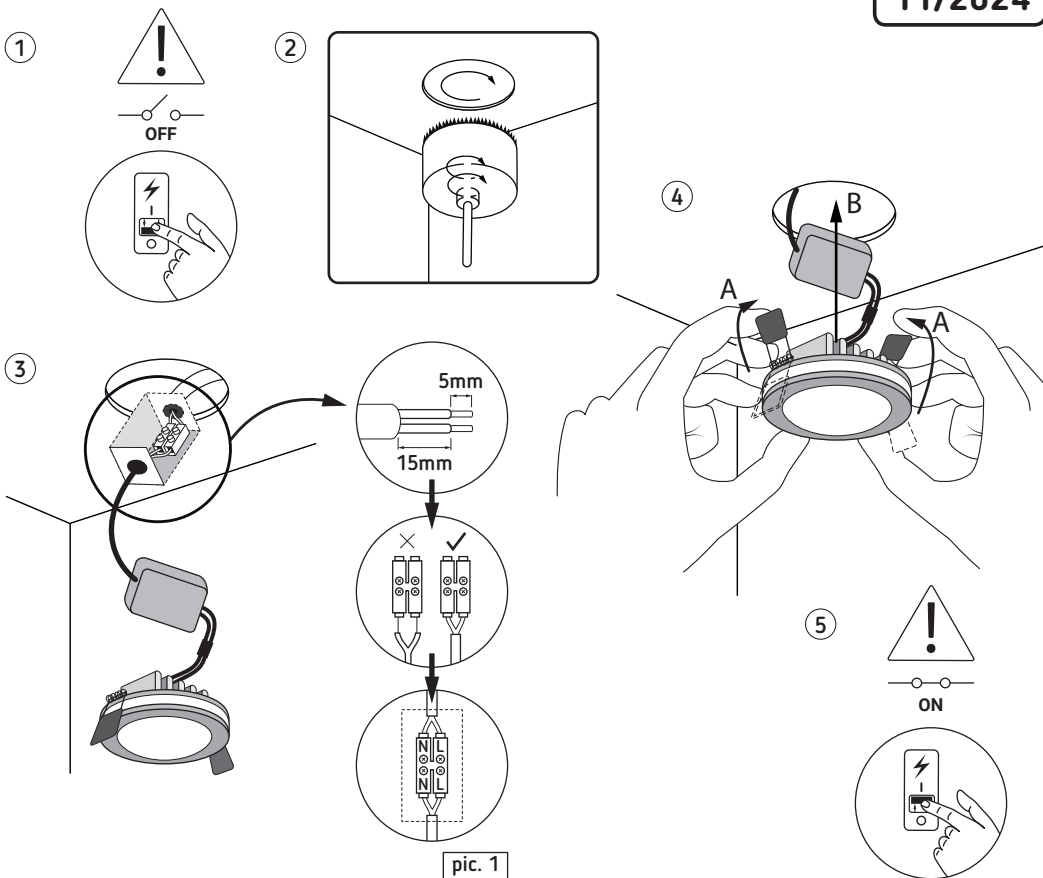

GOTI LED C WHITE/BLACK 5W NW	350 lm	460 lm	A14-F
GOTI LED D WHITE/BLACK 5W NW	350 lm	460 lm	

pic. 1