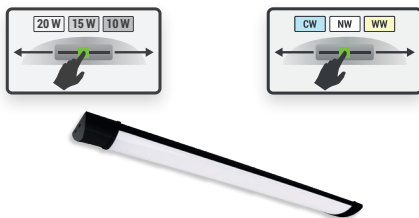

INDEX: 04550

LOTOS LED 10/15/20W BLACK CCT

Linear lighting fitting SMD LED

Power	10/15/20 W	Power supply	230V 50Hz
Light colour	warm white/ neutral white/ cold white	Temperature	2700K/ 4200K/ 6500K
Lampholder type	SMD LED, in set	Luminous flux	2720 lm
Colour	black	IP	20
Luminous beam angle	140°	Dimensions [mm]	23 / 600 / 75
Material	polycarbonate PC		
Product availability:	Available in stock		

INDEX: 04534

LOTOS LED 25/30/40W WHITE CCT

Linear lighting fitting SMD LED

Power	25/30/40 W	Power supply	230V 50Hz
Light colour	warm white/ neutral white/ cold white	Temperature	2700K/ 4200K/ 6500K
Lampholder type	SMD LED, in set	Luminous flux	5280 lm
Colour	white	IP	20
Luminous beam angle	140°	Dimensions [mm]	23 / 1200 / 75
Material	polycarbonate PC		
Product availability:	Available in stock		

INDEX: 04551

LOTOS LED 25/30/40W BLACK CCT

Linear lighting fitting SMD LED

Power	25/30/40 W	Power supply	230V 50Hz
Light colour	warm white/ neutral white/ cold white	Temperature	2700K/ 4200K/ 6500K
Lampholder type	SMD LED, in set	Luminous flux	5280 lm
Colour	black	IP	20
Luminous beam angle	140°	Dimensions [mm]	23 / 1200 / 75
Material	polycarbonate PC		
Product availability:	Available in stock