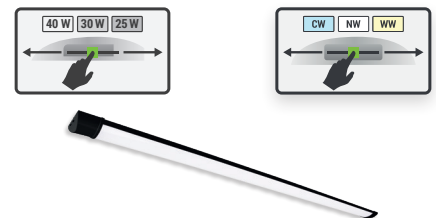

INDEX: 04550

LOTOS LED 10/15/20W BLACK CCT

Linear lighting fitting SMD LED

Power	10/15/20 W	Power supply	230V 50Hz
Light colour	warm white/ neutral white/ cold white	Temperature	2700K/ 4200K/ 6500K
Lampholder type	SMD LED, in set	Luminous flux	2720 lm
Colour	black	IP	20
Luminous beam angle	140°	Dimensions [mm]	23 / 600 / 75
Material	polycarbonate PC		
Product availability:	Available in stock		

INDEX: 04534

LOTOS LED 25/30/40W WHITE CCT

Linear lighting fitting SMD LED

Power	25/30/40 W	Power supply	230V 50Hz
Light colour	warm white/ neutral white/ cold white	Temperature	2700K/ 4200K/ 6500K
Lampholder type	SMD LED, in set	Luminous flux	5280 lm
Colour	white	IP	20
Luminous beam angle	140°	Dimensions [mm]	23 / 1200 / 75
Material	polycarbonate PC		
Product availability:	Available in stock		

INDEX: 04551

LOTOS LED 25/30/40W BLACK CCT

Linear lighting fitting SMD LED

Power	25/30/40 W	Power supply	230V 50Hz
Light colour	warm white/ neutral white/ cold white	Temperature	2700K/ 4200K/ 6500K
Lampholder type	SMD LED, in set	Luminous flux	5280 lm
Colour	black	IP	20
Luminous beam angle	140°	Dimensions [mm]	23 / 1200 / 75
Material	polycarbonate PC		
Product availability:	Available in stock