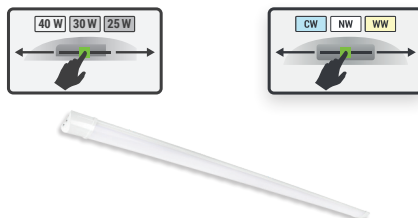

INDEX: 04550

LOTOS LED 10/15/20W BLACK CCT

Linear lighting fitting SMD LED

Power	10/15/20 W	Power supply	230V 50Hz
Light colour	warm white/ neutral white/ cold white	Temperature	2700K/ 4200K/ 6500K
Lampholder type	SMD LED, in set	Luminous flux	2720 lm
Colour	black	IP	20
Luminous beam angle	140°	Dimensions [mm]	23 / 600 / 75
Material	polycarbonate PC		
Product availability:	Available in stock		

INDEX: 04534

LOTOS LED 25/30/40W WHITE CCT

Linear lighting fitting SMD LED

Power	25/30/40 W	Power supply	230V 50Hz
Light colour	warm white/ neutral white/ cold white	Temperature	2700K/ 4200K/ 6500K
Lampholder type	SMD LED, in set	Luminous flux	5280 lm
Colour	white	IP	20
Luminous beam angle	140°	Dimensions [mm]	23 / 1200 / 75
Material	polycarbonate PC		
Product availability:	Available in stock		

INDEX: 04551

LOTOS LED 25/30/40W BLACK CCT

Linear lighting fitting SMD LED

Power	25/30/40 W	Power supply	230V 50Hz
Light colour	warm white/ neutral white/ cold white	Temperature	2700K/ 4200K/ 6500K
Lampholder type	SMD LED, in set	Luminous flux	5280 lm
Colour	black	IP	20
Luminous beam angle	140°	Dimensions [mm]	23 / 1200 / 75
Material	polycarbonate PC		
Product availability:	Available in stock