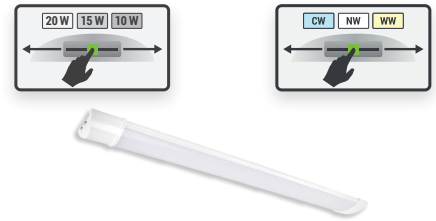

INDEX: 04502

WARTA E27 BLACK

Workshop fixture

Power	max 60 W	Power supply	220-240V 50/60Hz
Lampholder type	E27	IP	20
Dedicated light source	compact fluorescent lamp/LED	On/off switch	yes
Colour	black	Dimensions [mm]	380 / 90 / 80
Material	steel sheet, plastic	Cable length	5m
Product availability:	Available in stock		

INDEX: 04503

ERNEST E27 BLACK

Workshop fixture

Power	max 60 W	Power supply	220-240V 50/60Hz
Lampholder type	E27	IP	20
Dedicated light source	compact fluorescent lamp/LED	Dimensions [mm]	230 / 115 / 115
Colour	black	Cable length	5m
Material	glass, plastic		
Product availability:	Available in stock		

INDEX: 04533

LOTOS LED 10/15/20W WHITE CCT

Linear lighting fitting SMD LED

Power	10/15/20 W	Power supply	230V 50Hz
Light colour	warm white/ neutral white/ cold white	Temperature	2700K/ 4200K/ 6500K
Lampholder type	SMD LED, in set	Luminous flux	2720 lm
Colour	white	IP	20
Luminous beam angle	140°	Dimensions [mm]	23 / 600 / 75
Material	polycarbonate PC		
Product availability:	Available in stock