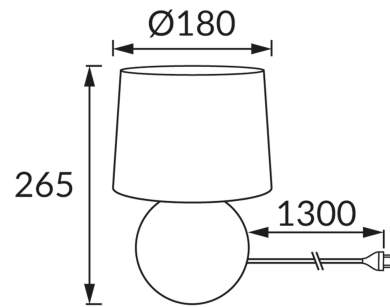

PRODUCT INFORMATION SHEET

BASIC INFORMATION

Product name:	EMO E14 YELLOW
Ideus index:	00003
EAN barcode:	5901477300035
Colour :	Yellow
Materials:	Ceramics, stainless steel, textile reinforced plastic
Height:	265 mm
Width:	180 mm
Depth:	180 mm
Box packaging:	12 pcs

PRODUCT PARAMETERS

Power supply:	220-240V 50/60Hz
Power:	max 40 W
Lampholder type:	E14
Dedicated light source:	Compact fluorescent lamp/LED
	Possibility of light source replacement
	On/off switch
Product offer the possibility of adjusting the illumination direction:	No
Electric shock protection class:	2
Degree of protection provided against intrusion dust, accidental contact and water:	IP20
	For indoor use
CE	Declaration of conformity