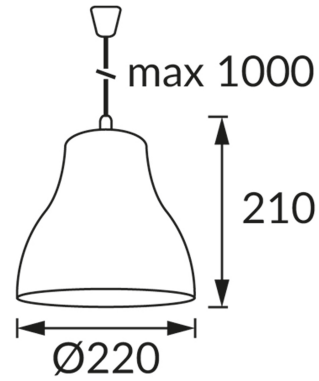

PRODUCT INFORMATION SHEET**BASIC INFORMATION**

Product name:	INKA WHITE 22
Ideus index:	00012
EAN barcode:	5901477300127
Colour :	White
Materials:	Polypropylene PP
Height:	1210 mm
Width:	220 mm
Depth:	220 mm
Box packaging:	50 pcs

REMARKS

Cable 100 cm long

PRODUCT PARAMETERS

Power supply:	220-240V 50/60Hz
Power:	max 25 W
Lampholder type:	E27
Dedicated light source:	Compact fluorescent lamp/LED
	Possibility of light source replacement
Product offer the possibility of adjusting the illumination direction:	No
Electric shock protection class:	2
Degree of protection provided against intrusion dust, accidental contact and water:	IP20
	For indoor use
CE	Declaration of conformity