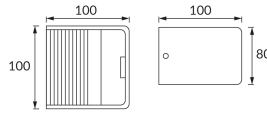

PRODUCT INFORMATION SHEET