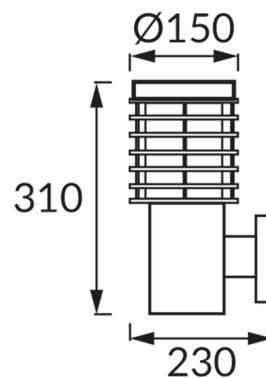

PRODUCT INFORMATION SHEET

BASIC INFORMATION

Product name:	PALMIYE-2 HL296 100W
Ideus index:	01204
EAN barcode:	5901477312045
Colour :	Black
Materials:	Stainless steel, polycarbonate PC
Height:	310 mm
Width:	150 mm
Depth:	230 mm
Box packaging:	6 pcs

PRODUCT PARAMETERS

Power supply:	220-240V 50/60Hz
Power:	max 100 W
Lampholder type:	E27
Dedicated light source:	Compact fluorescent lamp/LED
	Possibility of light source replacement
Product offer the possibility of adjusting the illumination direction:	No
Electric shock protection class:	1
Degree of protection provided against intrusion dust, accidental contact and water:	IP44
	For indoor or outdoor use
CE	Declaration of conformity