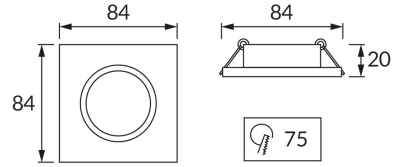

PRODUCT INFORMATION SHEET

BASIC INFORMATION

Product name:	OKTAN D CHROME
Ideus index:	01231
EAN barcode:	5901477312311
Colour :	Chrome
Materials:	Aluminium alloy cast
Height:	20 mm
Width:	84 mm
Depth:	84 mm
Box packaging:	50 pcs

PRODUCT PARAMETERS

Power supply:	12V
Power:	max 50 W
Lampholder type:	GU5.3
Dedicated light source:	LED
	Possibility of light source replacement
Product offer the possibility of adjusting the illumination direction:	Yes
Electric shock protection class:	3
Degree of protection provided against intrusion dust, accidental contact and water:	IP20
	For indoor use
CE	Declaration of conformity