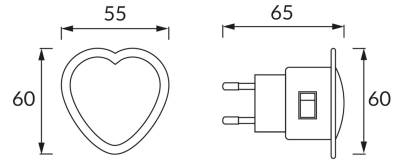

**PRODUCT INFORMATION SHEET**

**BASIC INFORMATION**

Product name:	<b>SERCE LED 0,3W GREEN</b>
Ideus index:	<b>02065</b>
EAN barcode:	<b>5901477320651</b>
Colour :	<b>White</b>
Materials:	<b>Plastic</b>
Height:	<b>60 mm</b>
Width:	<b>55 mm</b>
Depth:	<b>65 mm</b>
Box packaging:	<b>200 pcs</b>

**REMARKS**

**Decorative product**

**PRODUCT PARAMETERS**

Power supply:	<b>230V 50Hz</b>
Power:	<b>0,3 W</b>
Dedicated light source:	<b>3 DIP LED, in set</b>
	<b>Non-replaceable light source</b>
	<b>Do not use with a mains dimmer</b>
Luminaire luminous flux:	<b>7 lm</b>
Light colour:	<b>Green</b>
Luminous beam angle:	<b>180°</b>
Shelf life L70B50 in h:	<b>35 000 h</b>
	<b>On/off switch</b>
Product offer the possibility of adjusting the illumination direction:	<b>No</b>
Colour temperature:	<b>zielona K</b>
Electric shock protection class:	<b>2</b>
Degree of protection provided against intrusion dust, accidental contact and water:	<b>IP20</b>
	<b>For indoor use</b>
CE	<b>Declaration of conformity</b>