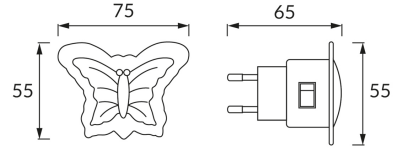

PRODUCT INFORMATION SHEET

BASIC INFORMATION

Product name:	MOTYL LED 0,3W WHITE
Ideus index:	02251
EAN barcode:	5901477322518
Colour :	White
Materials:	Plastic
Height:	55 mm
Width:	75 mm
Depth:	65 mm
Box packaging:	200 pcs

REMARKS

Decorative product

PRODUCT PARAMETERS

Power supply:	230V 50Hz
Power:	0,3 W
Dedicated light source:	3 DIP LED, in set
	Non-replaceable light source
	Do not use with a mains dimmer
Luminaire luminous flux:	7 lm
Light colour:	Cold white
Luminous beam angle:	180°
Shelf life L70B50 in h:	35 000 h
	On/off switch
Product offer the possibility of adjusting the illumination direction:	No
Colour temperature:	6500 K
Colour rendering index Ra:	80
Electric shock protection class:	2
Degree of protection provided against intrusion dust, accidental contact and water:	IP20
	For indoor use
CE	Declaration of conformity