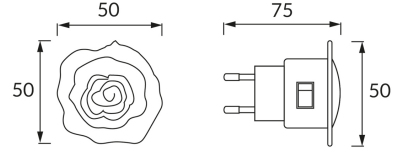

PRODUCT INFORMATION SHEET

BASIC INFORMATION

Product name:	ROZA LED 0,4W WHITE
Ideus index:	02252
EAN barcode:	5901477322525
Colour :	White
Materials:	Plastic
Height:	50 mm
Width:	50 mm
Depth:	75 mm
Box packaging:	200 pcs

REMARKS

Decorative product

PRODUCT PARAMETERS

Power supply:	230V 50Hz
Power:	0,4 W
Dedicated light source:	4 DIP LED, in set
	Non-replaceable light source
	Do not use with a mains dimmer
Luminaire luminous flux:	9 lm
Light colour:	Cold white
Luminous beam angle:	180°
Shelf life L70B50 in h:	35 000 h
	On/off switch
Product offer the possibility of adjusting the illumination direction:	No
Colour temperature:	6500 K
Colour rendering index Ra:	80
Electric shock protection class:	2
Degree of protection provided against intrusion dust, accidental contact and water:	IP20
	For indoor use
CE	Declaration of conformity