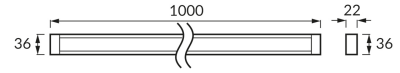

PRODUCT INFORMATION SHEET

BASIC INFORMATION

Product name:	TRACK 1M WHITE
Ideus index:	02436
EAN barcode:	5901477324369
Colour :	White
Materials:	Aluminium, copper, plastic
Height:	22 mm
Width:	1000 mm
Depth:	36 mm
Box packaging:	20 pcs

REMARKS

Max 16 A

PRODUCT PARAMETERS

Power supply:	220-240V 50/60Hz
Electric shock protection class:	1
Degree of protection provided against intrusion dust, accidental contact and water:	IP20
	For indoor use
CE	Declaration of conformity