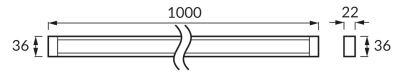

## BASIC INFORMATION

Product name:	<b>TRACK 1M BLACK</b>
Ideus index:	<b>02437</b>
EAN barcode:	<b>5901477324376</b>
Colour :	<b>Black</b>
Materials:	<b>Aluminium, copper, plastic</b>
Height:	<b>22 mm</b>
Width:	<b>1000 mm</b>
Depth:	<b>36 mm</b>
Box packaging:	<b>20 pcs</b>