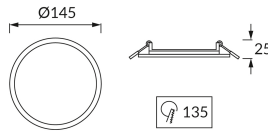

PRODUCT INFORMATION SHEET

Replaceability of light sources and/or control gears without product permanent damage

BASIC INFORMATION

Product name:	SLIM LED C 9W WHITE WW
Ideus index:	02483
EAN barcode:	5901477324833
Colour :	White
Materials:	Aluminium alloy cast, plastic
Height:	25 mm
Width:	145 mm
Depth:	145 mm
Box packaging:	30 pcs

PRODUCT PARAMETERS

Power supply:	230V 50Hz
Power:	9 W
Dedicated light source:	SMD LED, in set
	Non-replaceable light source
	Do not use with a mains dimmer
Luminaire luminous flux:	540 lm
Light colour:	Warm white
Luminous beam angle:	120°
Shelf life L70B50 in h:	25 000 h
Product offer the possibility of adjusting the illumination direction:	No
Light source luminous flux for a reference colour temperature:	890 lm
Colour temperature:	3200 K
Colour rendering index Ra:	80
Electric shock protection class:	2
Degree of protection provided against intrusion dust, accidental contact and water:	IP20
	For indoor use
Displacement factor (DF, cos φ1):	0.518
CE	Declaration of conformity