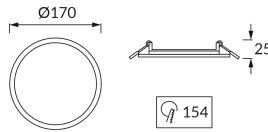

PRODUCT INFORMATION SHEET

Replaceability of light sources and/or control gears without product permanent damage

BASIC INFORMATION

Product name:	SLIM LED C 12W WHITE WW
Ideus index:	02485
EAN barcode:	5901477324857
Colour :	White
Materials:	Aluminium alloy cast, plastic
Height:	25 mm
Width:	170 mm
Depth:	170 mm
Box packaging:	30 pcs

PRODUCT PARAMETERS

Power supply:	230V 50Hz
Power:	12 W
Dedicated light source:	SMD LED, in set
	Non-replaceable light source
	Do not use with a mains dimmer
Luminaire luminous flux:	850 lm
Light colour:	Warm white
Luminous beam angle:	120°
Shelf life L70B50 in h:	25 000 h
Product offer the possibility of adjusting the illumination direction:	No
Light source luminous flux for a reference colour temperature:	1 200 lm
Colour temperature:	3200 K
Colour rendering index Ra:	80
Electric shock protection class:	2
Degree of protection provided against intrusion dust, accidental contact and water:	IP20
	For indoor use
Displacement factor (DF, cos φ1):	0.723
CE	Declaration of conformity