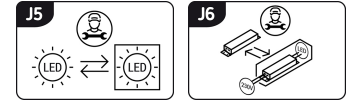

PRODUCT INFORMATION SHEET

Replaceability of light sources and/or control gears without product permanent damage

BASIC INFORMATION

Product name:	SLIM LED C 12W WHITE WW
Ideus index:	02485
EAN barcode:	5901477324857
Colour :	White
Materials:	Aluminium alloy cast, plastic
Height:	25 mm
Width:	170 mm
Depth:	170 mm
Box packaging:	30 pcs

PRODUCT PARAMETERS

Power supply:	230V 50Hz
Power:	12 W
Dedicated light source:	SMD LED, in set
	Non-replaceable light source
	Do not use with a mains dimmer
Luminaire luminous flux:	850 lm
Light colour:	Warm white
Luminous beam angle:	120°
Shelf life L70B50 in h:	25 000 h
Product offer the possibility of adjusting the illumination direction:	No
Light source luminous flux for a reference colour temperature:	1 200 lm
Colour temperature:	3200 K
Colour rendering index Ra:	80
Electric shock protection class:	2
Degree of protection provided against intrusion dust, accidental contact and water:	IP20
	For indoor use
Displacement factor (DF, cos φ1):	0.723
CE	Declaration of conformity