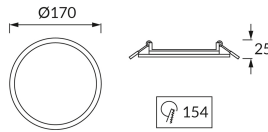

PRODUCT INFORMATION SHEET

Replaceability of light sources and/or control gears without product permanent damage

BASIC INFORMATION

Product name:	SLIM LED C 12W WHITE CW
Ideus index:	02486
EAN barcode:	5901477324864
Colour :	White
Materials:	Aluminium alloy cast, plastic
Height:	25 mm
Width:	170 mm
Depth:	170 mm
Box packaging:	30 pcs

PRODUCT PARAMETERS

Power supply:	230V 50Hz
Power:	12 W
Dedicated light source:	SMD LED, in set
	Non-replaceable light source
	Do not use with a mains dimmer
Luminaire luminous flux:	850 lm
Light colour:	Cold white
Luminous beam angle:	120°
Shelf life L70B50 in h:	25 000 h
Product offer the possibility of adjusting the illumination direction:	No
Light source luminous flux for a reference colour temperature:	1 200 lm
Colour temperature:	6600 K
Colour rendering index Ra:	80
Electric shock protection class:	2
Degree of protection provided against intrusion dust, accidental contact and water:	IP20
	For indoor use
Displacement factor (DF, cos φ1):	0.728
CE	Declaration of conformity