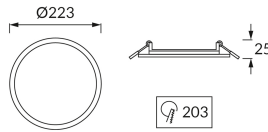

PRODUCT INFORMATION SHEET

Replaceability of light sources and/or control gears without product permanent damage

BASIC INFORMATION

Product name:	SLIM LED C 18W WHITE WW
Ideus index:	02487
EAN barcode:	5901477324871
Colour :	White
Materials:	Aluminium alloy cast, plastic
Height:	25 mm
Width:	223 mm
Depth:	223 mm
Box packaging:	20 pcs

PRODUCT PARAMETERS

Power supply:	230V 50Hz
Power:	18 W
Dedicated light source:	SMD LED, in set
	Non-replaceable light source
	Do not use with a mains dimmer
Luminaire luminous flux:	1 400 lm
Light colour:	Warm white
Luminous beam angle:	120°
Shelf life L70B50 in h:	25 000 h
Product offer the possibility of adjusting the illumination direction:	No
Light source luminous flux for a reference colour temperature:	1 825 lm
Colour temperature:	3200 K
Colour rendering index Ra:	80
Electric shock protection class:	2
Degree of protection provided against intrusion dust, accidental contact and water:	IP20
	For indoor use
Displacement factor (DF, cos φ1):	0.723
CE	Declaration of conformity