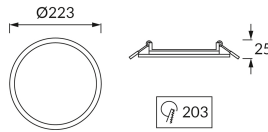

**PRODUCT INFORMATION SHEET**

Replaceability of light sources and/or control gears without product permanent damage

**BASIC INFORMATION**

Product name:	<b>SLIM LED C 18W WHITE CW</b>
Ideus index:	<b>02488</b>
EAN barcode:	<b>5901477324888</b>
Colour :	<b>White</b>
Materials:	<b>Aluminium alloy cast, plastic</b>
Height:	<b>25 mm</b>
Width:	<b>223 mm</b>
Depth:	<b>223 mm</b>
Box packaging:	<b>20 pcs</b>

**PRODUCT PARAMETERS**

Power supply:	<b>230V 50Hz</b>
Power:	<b>18 W</b>
Dedicated light source:	<b>SMD LED, in set</b>
	<b>Non-replaceable light source</b>
	<b>Do not use with a mains dimmer</b>
Luminaire luminous flux:	<b>1 400 lm</b>
Light colour:	<b>Cold white</b>
Luminous beam angle:	<b>120°</b>
Shelf life L70B50 in h:	<b>25 000 h</b>
Product offer the possibility of adjusting the illumination direction:	<b>No</b>
Light source luminous flux for a reference colour temperature:	<b>1 825 lm</b>
Colour temperature:	<b>6600 K</b>
Colour rendering index Ra:	<b>80</b>
Electric shock protection class:	<b>2</b>
Degree of protection provided against intrusion dust, accidental contact and water:	<b>IP20</b>
	<b>For indoor use</b>
Displacement factor (DF, cos φ1):	<b>0.728</b>
CE	<b>Declaration of conformity</b>