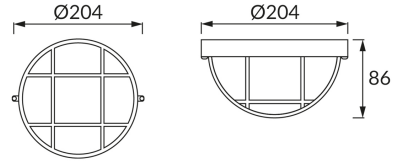

## BASIC INFORMATION

Product name:	<b>AQUA OPAQUE BLACK</b>
Ideus index:	02632
EAN barcode:	5901477326325
Colour :	<b>Black</b>
Materials:	Polypropylene PP, polycarbonate PC
Height:	86 mm
Width:	204 mm
Depth:	204 mm
Box packaging:	24 pcs