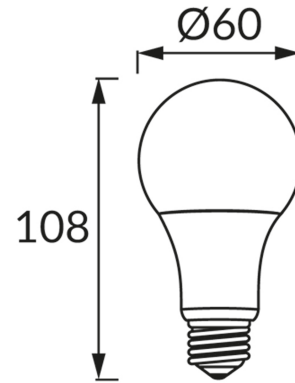

PRODUCT INFORMATION SHEET**BASIC INFORMATION**

Product name:	ERSTE LED E27 8W WW
Ideus index:	02753
EAN barcode:	5901477327537
Colour :	White
Materials:	Polycarbonate PC, aluminium
Height:	108 mm
Width:	60 mm
Depth:	60 mm
Box packaging:	100 pcs

PRODUCT PARAMETERS

Power supply:	230V 50Hz
Power:	8 W
Lampholder type:	E27
	Do not use with a mains dimmer
Energy efficiency class:	F
Light colour:	Warm white
Luminous beam angle:	160°
Shelf life L70B50 in h:	35 000 h
Light source luminous flux for a reference colour temperature:	710 lm
Colour temperature:	3000 K
Colour rendering index Ra:	81
Displacement factor (DF, cos ϕ 1):	0.723
CE	Declaration of conformity