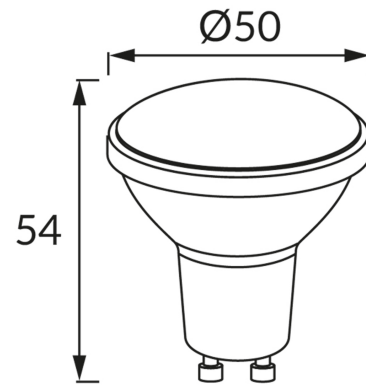

PRODUCT INFORMATION SHEET**BASIC INFORMATION**

Product name:	LARA LED GU10 4W WW
Ideus index:	02757
EAN barcode:	5901477327575
Colour :	White
Materials:	Polycarbonate PC, aluminium
Height:	57 mm
Width:	50 mm
Depth:	50 mm
Box packaging:	200 pcs

PRODUCT PARAMETERS

Power supply:	230V 50Hz
Power:	4 W
Lampholder type:	GU10
	Do not use with a mains dimmer
Energy efficiency class:	E
Light colour:	Warm white
Luminous beam angle:	100°
Shelf life L70B50 in h:	35 000 h
Light source luminous flux for a reference colour temperature:	380 lm
Colour temperature:	2900 K
Colour rendering index Ra:	81
Displacement factor (DF, cos φ1):	0.517
CE	Declaration of conformity