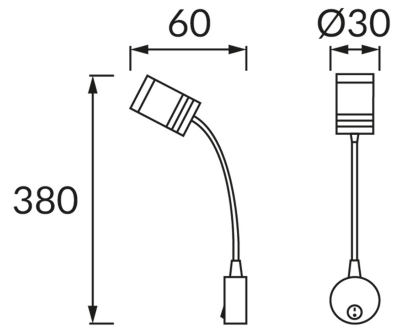

PRODUCT INFORMATION SHEET

BASIC INFORMATION

Product name:	TURNA LORI LED 1U 3W
Ideus index:	02792
EAN barcode:	5901477327926
Colour :	Silver
Materials:	Aluminium alloy cast
Height:	380 mm
Width:	60 mm
Depth:	30 mm
Box packaging:	100 pcs

PRODUCT PARAMETERS

Power supply:	230V 50Hz
Power:	3 W
Dedicated light source:	POWER LED, in set
	Non-replaceable light source
	Do not use with a mains dimmer
Luminaire luminous flux:	200 lm
Light colour:	Neutral white
Luminous beam angle:	30°
Shelf life L70B50 in h:	35 000 h
	On/off switch
Product offer the possibility of adjusting the illumination direction:	Yes
Colour temperature:	K
Colour rendering index Ra:	80
Electric shock protection class:	2
Degree of protection provided against intrusion dust, accidental contact and water:	IP20
	For indoor use
CE	Declaration of conformity