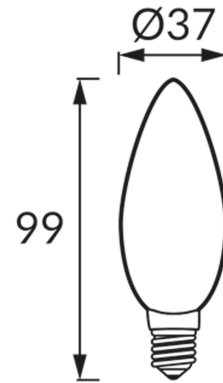

**PRODUCT INFORMATION SHEET**

**BASIC INFORMATION**

Product name:	<b>VELA LED E14 6W WW</b>
Ideus index:	<b>02801</b>
EAN barcode:	<b>5901477328015</b>
Colour :	<b>White</b>
Materials:	<b>Polycarbonate PC, aluminium</b>
Height:	<b>99 mm</b>
Width:	<b>37 mm</b>
Depth:	<b>37 mm</b>
Box packaging:	<b>100 pcs</b>

**PRODUCT PARAMETERS**

Power supply:	<b>230V 50Hz</b>
Power:	<b>6 W</b>
Lampholder type:	<b>E14</b>
	<b>Do not use with a mains dimmer</b>
Energy efficiency class:	<b>F</b>
Light colour:	<b>Warm white</b>
Luminous beam angle:	<b>160°</b>
Shelf life L70B50 in h:	<b>35 000 h</b>
Light source luminous flux for a reference colour temperature:	<b>560 lm</b>
Colour temperature:	<b>3000 K</b>
Colour rendering index Ra:	<b>81</b>
Displacement factor (DF, cos φ1):	<b>0.742</b>
CE	<b>Declaration of conformity</b>