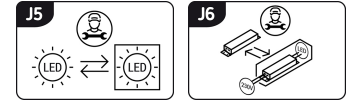

PRODUCT INFORMATION SHEET

Replaceability of light sources and/or control gears without product permanent damage

BASIC INFORMATION

Product name:	SLIM LED C 3W WHITE WW
Ideus index:	02808
EAN barcode:	5901477328084
Colour :	White
Materials:	Aluminium alloy cast, plastic
Height:	25 mm
Width:	88 mm
Depth:	88 mm
Box packaging:	40 pcs

PRODUCT PARAMETERS

Power supply:	230V 50Hz
Power:	3 W
Dedicated light source:	SMD LED, in set
	Non-replaceable light source
	Do not use with a mains dimmer
Luminaire luminous flux:	140 lm
Light colour:	Warm white
Luminous beam angle:	120°
Shelf life L70B50 in h:	25 000 h
Product offer the possibility of adjusting the illumination direction:	No
Light source luminous flux for a reference colour temperature:	290 lm
Colour temperature:	3200 K
Colour rendering index Ra:	80
Electric shock protection class:	2
Degree of protection provided against intrusion dust, accidental contact and water:	IP20
	For indoor use
CE	Declaration of conformity