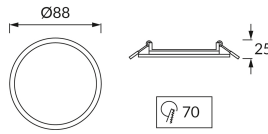

PRODUCT INFORMATION SHEET

Replaceability of light sources and/or control gears without product permanent damage

BASIC INFORMATION

Product name:	SLIM LED C 3W WHITE WW
Ideus index:	02808
EAN barcode:	5901477328084
Colour :	White
Materials:	Aluminium alloy cast, plastic
Height:	25 mm
Width:	88 mm
Depth:	88 mm
Box packaging:	40 pcs

PRODUCT PARAMETERS

Power supply:	230V 50Hz
Power:	3 W
Dedicated light source:	SMD LED, in set
	Non-replaceable light source
	Do not use with a mains dimmer
Luminaire luminous flux:	140 lm
Light colour:	Warm white
Luminous beam angle:	120°
Shelf life L70B50 in h:	25 000 h
Product offer the possibility of adjusting the illumination direction:	No
Light source luminous flux for a reference colour temperature:	290 lm
Colour temperature:	3200 K
Colour rendering index Ra:	80
Electric shock protection class:	2
Degree of protection provided against intrusion dust, accidental contact and water:	IP20
	For indoor use
CE	Declaration of conformity