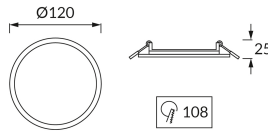

PRODUCT INFORMATION SHEET

Replaceability of light sources and/or control gears without product permanent damage

BASIC INFORMATION

Product name:	SLIM LED C 6W WHITE WW
Ideus index:	02810
EAN barcode:	5901477328107
Colour :	White
Materials:	Aluminium alloy cast, plastic
Height:	25 mm
Width:	120 mm
Depth:	120 mm
Box packaging:	40 pcs

PRODUCT PARAMETERS

Power supply:	230V 50Hz
Power:	6 W
Dedicated light source:	SMD LED, in set
	Non-replaceable light source
	Do not use with a mains dimmer
Luminaire luminous flux:	340 lm
Light colour:	Warm white
Luminous beam angle:	120°
Shelf life L70B50 in h:	25 000 h
Product offer the possibility of adjusting the illumination direction:	No
Light source luminous flux for a reference colour temperature:	550 lm
Colour temperature:	3200 K
Colour rendering index Ra:	80
Electric shock protection class:	2
Degree of protection provided against intrusion dust, accidental contact and water:	IP20
	For indoor use
Displacement factor (DF, cos φ1):	0.581
CE	Declaration of conformity