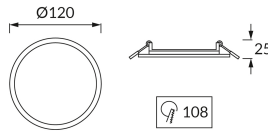

PRODUCT INFORMATION SHEET

Replaceability of light sources and/or control gears without product permanent damage

BASIC INFORMATION

Product name:	SLIM LED C 6W WHITE CW
Ideus index:	02811
EAN barcode:	5901477328114
Colour :	White
Materials:	Aluminium alloy cast, plastic
Height:	25 mm
Width:	120 mm
Depth:	120 mm
Box packaging:	40 pcs

PRODUCT PARAMETERS

Power supply:	230V 50Hz
Power:	6 W
Dedicated light source:	SMD LED, in set
	Non-replaceable light source
	Do not use with a mains dimmer
Luminaire luminous flux:	340 lm
Light colour:	Cold white
Luminous beam angle:	120°
Shelf life L70B50 in h:	25 000 h
Product offer the possibility of adjusting the illumination direction:	No
Light source luminous flux for a reference colour temperature:	550 lm
Colour temperature:	6600 K
Colour rendering index Ra:	80
Electric shock protection class:	2
Degree of protection provided against intrusion dust, accidental contact and water:	IP20
	For indoor use
Displacement factor (DF, cos φ1):	0.575
CE	Declaration of conformity