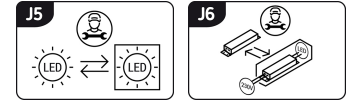

# PRODUCT INFORMATION SHEET

Replaceability of light sources and/or control gears without product permanent damage

## BASIC INFORMATION

Product name:	<b>SLIM LED C 15W WHITE WW</b>
Ideus index:	<b>02812</b>
EAN barcode:	<b>5901477328121</b>
Colour :	<b>White</b>
Materials:	<b>Aluminium alloy cast, plastic</b>
Height:	<b>25 mm</b>
Width:	<b>190 mm</b>
Depth:	<b>190 mm</b>
Box packaging:	<b>20 pcs</b>

## PRODUCT PARAMETERS

Power supply:	<b>230V 50Hz</b>
Power:	<b>15 W</b>
Dedicated light source:	<b>SMD LED, in set</b>
	<b>Non-replaceable light source</b>
	<b>Do not use with a mains dimmer</b>
Luminaire luminous flux:	<b>1 080 lm</b>
Light colour:	<b>Warm white</b>
Luminous beam angle:	<b>120°</b>
Shelf life L70B50 in h:	<b>25 000 h</b>
Product offer the possibility of adjusting the illumination direction:	<b>No</b>
Light source luminous flux for a reference colour temperature:	<b>1 510 lm</b>
Colour temperature:	<b>3200 K</b>
Colour rendering index Ra:	<b>80</b>
Electric shock protection class:	<b>2</b>
Degree of protection provided against intrusion dust, accidental contact and water:	<b>IP20</b>
	<b>For indoor use</b>
Displacement factor (DF, cos φ1):	<b>0.718</b>
CE	<b>Declaration of conformity</b>