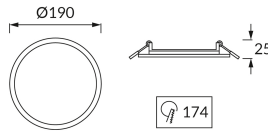

PRODUCT INFORMATION SHEET