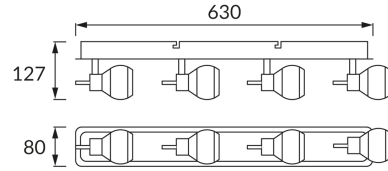

PRODUCT INFORMATION SHEET

BASIC INFORMATION

Product name:	EPOS G9 4L
Ideus index:	02835
EAN barcode:	5901477328350
Colour :	Chrome/wenge
Materials:	Stainless steel, glass
Height:	127 mm
Width:	630 mm
Depth:	80 mm
Box packaging:	8 pcs

PRODUCT PARAMETERS

Power supply:	230V 50Hz
Power:	4 x max 40 W
Lampholder type:	G9
Dedicated light source:	G9, in set
	Possibility of light source replacement
Luminaire luminous flux:	2 360 lm
Luminous beam angle:	180°
Shelf life L70B50 in h:	35 000 h
Product offer the possibility of adjusting the illumination direction:	Yes
Light source luminous flux for a reference colour temperature:	4 x 590 lm
Electric shock protection class:	1
Degree of protection provided against intrusion dust, accidental contact and water:	IP20
	For indoor use
CE	Declaration of conformity