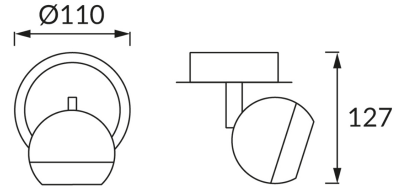

**PRODUCT INFORMATION SHEET**

**BASIC INFORMATION**

Product name:	<b>KOMBI GU10 1C</b>
Ideus index:	02836
EAN barcode:	5901477328367
Colour :	Black/white
Materials:	Stainless steel
Height:	127 mm
Width:	110 mm
Depth:	110 mm
Box packaging:	24 pcs

**PRODUCT PARAMETERS**

Power supply:	220-240V 50/60Hz
Power:	max 35 W
Lampholder type:	GU10
Dedicated light source:	LED
	<b>Possibility of light source replacement</b>
Product offer the possibility of adjusting the illumination direction:	<b>Yes</b>
Electric shock protection class:	1
Degree of protection provided against intrusion dust, accidental contact and water:	IP20
	<b>For indoor use</b>
CE	<b>Declaration of conformity</b>