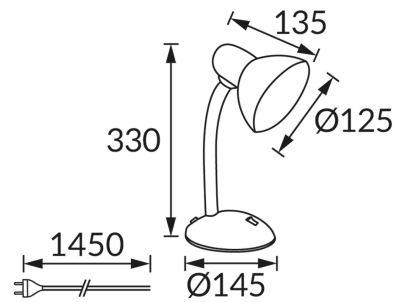

**PRODUCT INFORMATION SHEET****BASIC INFORMATION**

Product name:	<b>TOLA E27 BLUE</b>
Ideus index:	<b>02851</b>
EAN barcode:	<b>5901477328510</b>
Colour :	<b>Blue</b>
Materials:	<b>Steel sheet, plastic</b>
Height:	<b>330 mm</b>
Width:	<b>145 mm</b>
Depth:	<b>145 mm</b>
Box packaging:	<b>12 pcs</b>

**PRODUCT PARAMETERS**

Power supply:	<b>220-240V 50/60Hz</b>
Power:	<b>max 40 W</b>
Lampholder type:	<b>E27</b>
Dedicated light source:	<b>Compact fluorescent lamp/LED</b>
	<b>Possibility of light source replacement</b>
	<b>On/off switch</b>
Product offer the possibility of adjusting the illumination direction:	<b>Yes</b>
Electric shock protection class:	<b>2</b>
Degree of protection provided against intrusion dust, accidental contact and water:	<b>IP20</b>
	<b>For indoor use</b>
CE	<b>Declaration of conformity</b>