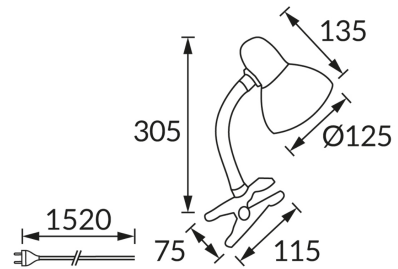

PRODUCT INFORMATION SHEET

BASIC INFORMATION

Product name:	TOLA E27 BLUE CLIP
Ideus index:	02855
EAN barcode:	5901477328558
Colour :	Blue
Materials:	Steel sheet, plastic
Height:	305 mm
Width:	135 mm
Depth:	125 mm
Box packaging:	12 pcs

PRODUCT PARAMETERS

Power supply:	220-240V 50/60Hz
Power:	max 40 W
Lampholder type:	E27
Dedicated light source:	Compact fluorescent lamp/LED
	Possibility of light source replacement
	On/off switch
Product offer the possibility of adjusting the illumination direction:	Yes
Electric shock protection class:	2
Degree of protection provided against intrusion dust, accidental contact and water:	IP20
	For indoor use
CE	Declaration of conformity