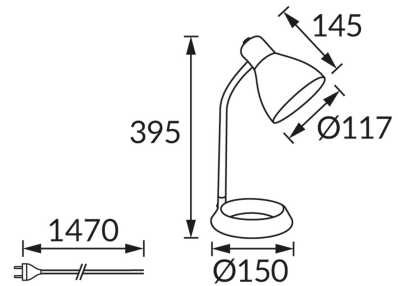

**PRODUCT INFORMATION SHEET**

**BASIC INFORMATION**

Product name:	<b>KATI E27 RED</b>
Ideus index:	<b>02858</b>
EAN barcode:	<b>5901477328589</b>
Colour :	<b>Red</b>
Materials:	<b>Stainless steel, plastic</b>
Height:	<b>395 mm</b>
Width:	<b>150 mm</b>
Depth:	<b>150 mm</b>
Box packaging:	<b>12 pcs</b>

**PRODUCT PARAMETERS**

Power supply:	<b>220-240V 50/60Hz</b>
Power:	<b>max 15 W</b>
Lampholder type:	<b>E27</b>
Dedicated light source:	<b>Compact fluorescent lamp/LED</b>
	<b>Possibility of light source replacement</b>
	<b>On/off switch</b>
Product offer the possibility of adjusting the illumination direction:	<b>Yes</b>
Electric shock protection class:	<b>2</b>
Degree of protection provided against intrusion dust, accidental contact and water:	<b>IP20</b>
	<b>For indoor use</b>
CE	<b>Declaration of conformity</b>