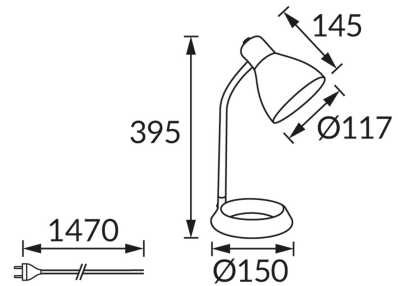

PRODUCT INFORMATION SHEET

BASIC INFORMATION

Product name:	KATI E27 BLUE
Ideus index:	02859
EAN barcode:	5901477328596
Colour :	Blue
Materials:	Stainless steel, plastic
Height:	395 mm
Width:	150 mm
Depth:	150 mm
Box packaging:	12 pcs

PRODUCT PARAMETERS

Power supply:	220-240V 50/60Hz
Power:	max 15 W
Lampholder type:	E27
Dedicated light source:	Compact fluorescent lamp/LED
	Possibility of light source replacement
	On/off switch
Product offer the possibility of adjusting the illumination direction:	Yes
Electric shock protection class:	2
Degree of protection provided against intrusion dust, accidental contact and water:	IP20
	For indoor use
CE	Declaration of conformity