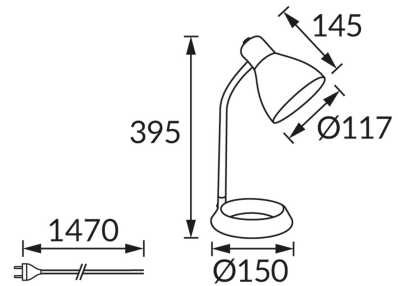

**PRODUCT INFORMATION SHEET**

**BASIC INFORMATION**

|                |                                 |
|----------------|---------------------------------|
| Product name:  | <b>KATI E27 GREEN</b>           |
| Ideus index:   | <b>02860</b>                    |
| EAN barcode:   | <b>5901477328602</b>            |
| Colour :       | <b>Green</b>                    |
| Materials:     | <b>Stainless steel, plastic</b> |
| Height:        | <b>395 mm</b>                   |
| Width:         | <b>150 mm</b>                   |
| Depth:         | <b>150 mm</b>                   |
| Box packaging: | <b>12 pcs</b>                   |

**PRODUCT PARAMETERS**

|   |  |
|---|--|
| Power supply:   | <b>220-240V 50/60Hz</b>                        |
| Power:  | <b>max 15 W</b>                                |
| Lampholder type:  | <b>E27</b>                                     |
| Dedicated light source:   | <b>Compact fluorescent lamp/LED</b>            |
|   | <b>Possibility of light source replacement</b> |
|   | <b>On/off switch</b>                           |
| Product offer the possibility of adjusting the illumination direction:              | <b>Yes</b>                                     |
| Electric shock protection class:  | <b>2</b>                                       |
| Degree of protection provided against intrusion dust, accidental contact and water: | <b>IP20</b>                                    |
|   | <b>For indoor use</b>                          |
| CE  | <b>Declaration of conformity</b>               |