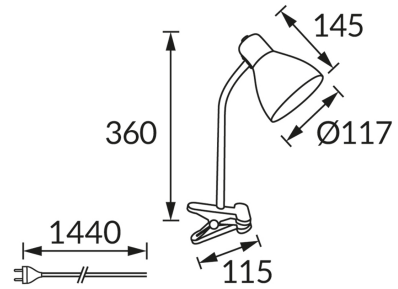

PRODUCT INFORMATION SHEET

BASIC INFORMATION

Product name:	KATI E27 RED CLIP
Ideus index:	02862
EAN barcode:	5901477328626
Colour :	Red
Materials:	Stainless steel, plastic
Height:	360 mm
Width:	145 mm
Depth:	117 mm
Box packaging:	12 pcs

PRODUCT PARAMETERS

Power supply:	220-240V 50/60Hz
Power:	max 15 W
Lampholder type:	E27
Dedicated light source:	Compact fluorescent lamp/LED
	Possibility of light source replacement
	On/off switch
Product offer the possibility of adjusting the illumination direction:	Yes
Electric shock protection class:	2
Degree of protection provided against intrusion dust, accidental contact and water:	IP20
	For indoor use
CE	Declaration of conformity