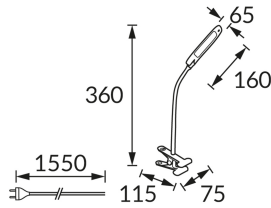

PRODUCT INFORMATION SHEET

Replaceability of light sources and/or control gears without product permanent damage

BASIC INFORMATION

Product name:	DORI LED ORANGE CLIP
Ideus index:	02865
EAN barcode:	5901477328657
Colour :	Orange
Materials:	Stainless steel, plastic
Height:	360 mm
Width:	160 mm
Depth:	65 mm
Box packaging:	12 pcs

PRODUCT PARAMETERS

Power supply:	230V 50Hz
Power:	5 W
Dedicated light source:	SMD LED, in set
	Non-replaceable light source
	Do not use with a mains dimmer
Luminaire luminous flux:	400 lm
Light colour:	Neutral white
Luminous beam angle:	140°
Shelf life L70B50 in h:	35 000 h
	On/off switch
Product offer the possibility of adjusting the illumination direction:	Yes
Light source luminous flux for a reference colour temperature:	430 lm
Colour temperature:	4200 K
Colour rendering index Ra:	82
Electric shock protection class:	2/3
Degree of protection provided against intrusion dust, accidental contact and water:	IP20
	For indoor use
Displacement factor (DF, cos φ1):	0.538
CE	Declaration of conformity