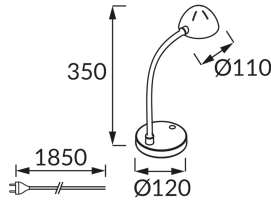

PRODUCT INFORMATION SHEET

Replaceability of light sources and/or control gears without product permanent damage

BASIC INFORMATION

Product name:	RONI LED GREEN
Ideus index:	02875
EAN barcode:	5901477328756
Colour :	Green
Materials:	Stainless steel, ABS
Height:	350 mm
Width:	120 mm
Depth:	110 mm
Box packaging:	20 pcs

PRODUCT PARAMETERS

Power supply:	230V 50Hz
Power:	4 W
Dedicated light source:	SMD LED, in set
	Non-replaceable light source
	Do not use with a mains dimmer
Luminaire luminous flux:	248 lm
Light colour:	Neutral white
Luminous beam angle:	120°
Shelf life L70B50 in h:	35 000 h
	On/off switch
Product offer the possibility of adjusting the illumination direction:	Yes
Light source luminous flux for a reference colour temperature:	290 lm
Colour temperature:	4100 K
Colour rendering index Ra:	81
Electric shock protection class:	2/3
Degree of protection provided against intrusion dust, accidental contact and water:	IP20
	For indoor use
Displacement factor (DF, cos φ1):	0.565
CE	Declaration of conformity