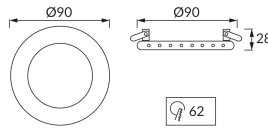

PRODUCT INFORMATION SHEET

Replaceability of light sources and/or control gears without product permanent damage

BASIC INFORMATION

Product name:	RIANA LED C CHROME CW
Ideus index:	02918
EAN barcode:	5901477329180
Colour :	Transparent/chrome
Materials:	Aluminium alloy cast, glass
Height:	28 mm
Width:	90 mm
Depth:	90 mm
Box packaging:	50 pcs

REMARKS

Decorative SMD LEDs included: 230V~, 1,2W, 6500K (cold white)

PRODUCT PARAMETERS

Power supply:	220-240V 50/60Hz
Power:	max 50 W
Lampholder type:	GU10
Dedicated light source:	LED
	Possibility of light source replacement
	Do not use with a mains dimmer
Luminaire luminous flux:	48 lm
Shelf life L70B50 in h:	35 000 h
Product offer the possibility of adjusting the illumination direction:	No
Colour rendering index Ra:	80
Electric shock protection class:	2
Degree of protection provided against intrusion dust, accidental contact and water:	IP20
	For indoor use
CE	Declaration of conformity