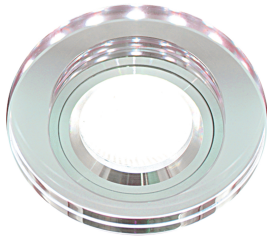

PRODUCT INFORMATION SHEET

Replaceability of light sources and/or control gears without product permanent damage

BASIC INFORMATION

Product name:	RIANA LED C CHROME CW
Ideus index:	02918
EAN barcode:	5901477329180
Colour :	Transparent/chrome
Materials:	Aluminium alloy cast, glass
Height:	28 mm
Width:	90 mm
Depth:	90 mm
Box packaging:	50 pcs

REMARKS

Decorative SMD LEDs included: 230V~, 1,2W, 6500K (cold white)

PRODUCT PARAMETERS

Power supply:	220-240V 50/60Hz
Power:	max 50 W
Lampholder type:	GU10
Dedicated light source:	LED
	Possibility of light source replacement
	Do not use with a mains dimmer
Luminaire luminous flux:	48 lm
Shelf life L70B50 in h:	35 000 h
Product offer the possibility of adjusting the illumination direction:	No
Colour rendering index Ra:	80
Electric shock protection class:	2
Degree of protection provided against intrusion dust, accidental contact and water:	IP20
	For indoor use
CE	Declaration of conformity