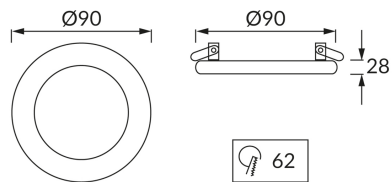

PRODUCT INFORMATION SHEET

BASIC INFORMATION

Product name:	RIANA C CHROME
Ideus index:	02921
EAN barcode:	5901477329210
Colour :	Transparent/chrome
Materials:	Aluminium alloy cast, glass
Height:	28 mm
Width:	90 mm
Depth:	90 mm
Box packaging:	50 pcs

PRODUCT PARAMETERS

Power supply:	220-240V 50/60Hz
Power:	max 50 W
Lampholder type:	GU10
Dedicated light source:	LED
	Possibility of light source replacement
Product offer the possibility of adjusting the illumination direction:	No
Electric shock protection class:	2
Degree of protection provided against intrusion dust, accidental contact and water:	IP20
	For indoor use
CE	Declaration of conformity