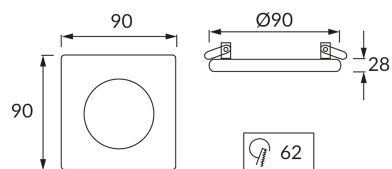

PRODUCT INFORMATION SHEET

BASIC INFORMATION

Product name:	STAN D CHROME
Ideus index:	02924
EAN barcode:	5901477329241
Colour :	Transparent/chrome
Materials:	Aluminium alloy cast, glass
Height:	28 mm
Width:	90 mm
Depth:	90 mm
Box packaging:	50 pcs

PRODUCT PARAMETERS

Power supply:	220-240V 50/60Hz
Power:	max 50 W
Lampholder type:	GU10
Dedicated light source:	LED
	Possibility of light source replacement
Product offer the possibility of adjusting the illumination direction:	No
Electric shock protection class:	2
Degree of protection provided against intrusion dust, accidental contact and water:	IP20
	For indoor use
CE	Declaration of conformity