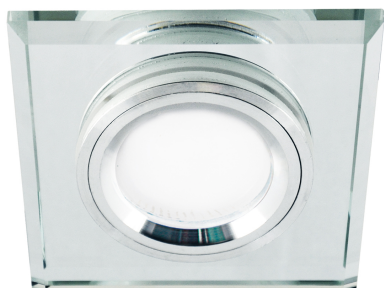

PRODUCT INFORMATION SHEET

BASIC INFORMATION

Product name:	STAN D CHROME
Ideus index:	02924
EAN barcode:	5901477329241
Colour :	Transparent/chrome
Materials:	Aluminium alloy cast, glass
Height:	28 mm
Width:	90 mm
Depth:	90 mm
Box packaging:	50 pcs

PRODUCT PARAMETERS

Power supply:	220-240V 50/60Hz
Power:	max 50 W
Lampholder type:	GU10
Dedicated light source:	LED
	Possibility of light source replacement
Product offer the possibility of adjusting the illumination direction:	No
Electric shock protection class:	2
Degree of protection provided against intrusion dust, accidental contact and water:	IP20
	For indoor use
CE	Declaration of conformity