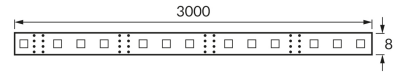

PRODUCT INFORMATION SHEET

BASIC INFORMATION

Product name:	LATE LED 3m 180 CW
Ideus index:	03023
EAN barcode:	5901477330230
Colour :	White
Materials:	FR-4
Height:	2 mm
Width:	3000 mm
Depth:	8 mm
Box packaging:	100 pcs

REMARKS

- decorative product
- 60 SMD LED per 1 m
- 3 m per roll
- can be cut every 3 LEDs at cutting marks

PRODUCT PARAMETERS

Power supply:	DC 12 V
Power:	14,4 W
Dedicated light source:	180 SMD LED 28x35, in set
	Non-replaceable light source
	Do not use with a mains dimmer
Energy efficiency class:	E
Light colour:	Cold white
Luminous beam angle:	140°
Shelf life L70B50 in h:	35 000 h
Product offer the possibility of adjusting the illumination direction:	No
Light source luminous flux for a reference colour temperature:	1 755 lm
Colour temperature:	6500 K
Colour rendering index Ra:	81
Electric shock protection class:	3
Degree of protection provided against intrusion dust, accidental contact and water:	IP20
	For indoor use
CE	Declaration of conformity