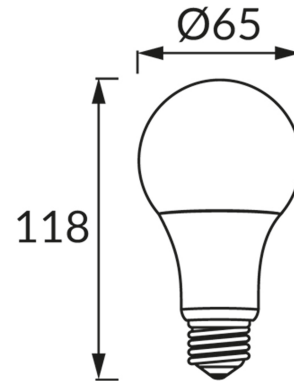

PRODUCT INFORMATION SHEET**BASIC INFORMATION**

Product name:	ERSTE LED E27 14W WW
Ideus index:	03059
EAN barcode:	5901477330599
Colour :	White
Materials:	Polycarbonate PC, aluminium
Height:	118 mm
Width:	65 mm
Depth:	65 mm
Box packaging:	100 pcs

PRODUCT PARAMETERS

Power supply:	230V 50Hz
Power:	14 W
Lampholder type:	E27
	Do not use with a mains dimmer
Energy efficiency class:	F
Light colour:	Warm white
Luminous beam angle:	160°
Shelf life L70B50 in h:	35 000 h
Light source luminous flux for a reference colour temperature:	1 360 lm
Colour temperature:	3000 K
Colour rendering index Ra:	82
Displacement factor (DF, cos φ1):	0.743
CE	Declaration of conformity