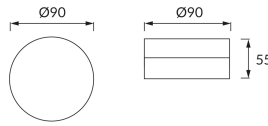

**PRODUCT INFORMATION SHEET**

Replaceability of light sources and/or control gears without product permanent damage

**BASIC INFORMATION**

Product name:	<b>ROBIN LED C 6W NW</b>
Ideus index:	<b>03085</b>
EAN barcode:	<b>5901477330858</b>
Colour :	<b>White</b>
Materials:	<b>Aluminium, polycarbonate PC</b>
Height:	<b>55 mm</b>
Width:	<b>90 mm</b>
Depth:	<b>90 mm</b>
Box packaging:	<b>100 pcs</b>

**PRODUCT PARAMETERS**

Power supply:	<b>230V 50Hz</b>
Power:	<b>6 W</b>
Dedicated light source:	<b>SMD LED, in set</b>
	<b>Non-replaceable light source</b>
	<b>Do not use with a mains dimmer</b>
Luminaire luminous flux:	<b>540 lm</b>
Light colour:	<b>Neutral white</b>
Luminous beam angle:	<b>140°</b>
Shelf life L70B50 in h:	<b>35 000 h</b>
Product offer the possibility of adjusting the illumination direction:	<b>No</b>
Light source luminous flux for a reference colour temperature:	<b>610 lm</b>
Colour temperature:	<b>4000 K</b>
Colour rendering index Ra:	<b>81</b>
Electric shock protection class:	<b>2</b>
Degree of protection provided against intrusion dust, accidental contact and water:	<b>IP20</b>
	<b>For indoor use</b>
Displacement factor (DF, cos φ1):	<b>0.541</b>
CE	<b>Declaration of conformity</b>