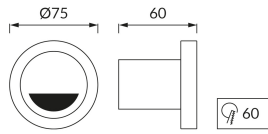

PRODUCT INFORMATION SHEET

Replaceability of light sources and/or control gears without product permanent damage

BASIC INFORMATION

Product name:	KAMI LED C 3,5W WHITE CW
Ideus index:	03122
EAN barcode:	5901477331220
Colour :	White
Materials:	Aluminium alloy cast, glass
Height:	75 mm
Width:	75 mm
Depth:	60 mm
Box packaging:	50 pcs

PRODUCT PARAMETERS

Power supply:	230V 50Hz
Power:	3,5 W
Dedicated light source:	SMD LED, in set
	Non-replaceable light source
	Do not use with a mains dimmer
Luminaire luminous flux:	210 lm
Light colour:	Cold white
Luminous beam angle:	140°
Shelf life L70B50 in h:	35 000 h
Product offer the possibility of adjusting the illumination direction:	No
Light source luminous flux for a reference colour temperature:	270 lm
Colour temperature:	6900 K
Colour rendering index Ra:	81
Electric shock protection class:	2
Degree of protection provided against intrusion dust, accidental contact and water:	IP44
	For indoor use
CE	Declaration of conformity