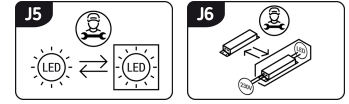

**PRODUCT INFORMATION SHEET**

Replaceability of light sources and/or control gears without product permanent damage

**BASIC INFORMATION**

Product name:	<b>GOTI LED D BLACK 5W NW</b>
Ideus index:	<b>03200</b>
EAN barcode:	<b>5901477332005</b>
Colour :	<b>Black</b>
Materials:	<b>Aluminium alloy cast, acrylic glass</b>
Height:	<b>30 mm</b>
Width:	<b>80 mm</b>
Depth:	<b>80 mm</b>
Box packaging:	<b>100 pcs</b>

**PRODUCT PARAMETERS**

Power supply:	<b>230V 50Hz</b>
Power:	<b>5 W</b>
Dedicated light source:	<b>SMD LED, in set</b>
	<b>Non-replaceable light source</b>
	<b>Do not use with a mains dimmer</b>
Luminaire luminous flux:	<b>350 lm</b>
Light colour:	<b>Neutral white</b>
Luminous beam angle:	<b>160°</b>
Shelf life L70B50 in h:	<b>35 000 h</b>
Product offer the possibility of adjusting the illumination direction:	<b>No</b>
Light source luminous flux for a reference colour temperature:	<b>460 lm</b>
Colour temperature:	<b>4000 K</b>
Colour rendering index Ra:	<b>82</b>
Electric shock protection class:	<b>2</b>
Degree of protection provided against intrusion dust, accidental contact and water:	<b>IP20</b>
	<b>For indoor use</b>
Displacement factor (DF, cos φ1):	<b>0.527</b>
CE	<b>Declaration of conformity</b>