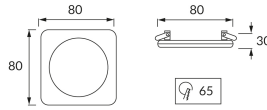

**PRODUCT INFORMATION SHEET**

Replaceability of light sources and/or control gears without product permanent damage

**BASIC INFORMATION**

Product name:	<b>GOTI LED D BLACK 5W NW</b>
Ideus index:	<b>03200</b>
EAN barcode:	<b>5901477332005</b>
Colour :	<b>Black</b>
Materials:	<b>Aluminium alloy cast, acrylic glass</b>
Height:	<b>30 mm</b>
Width:	<b>80 mm</b>
Depth:	<b>80 mm</b>
Box packaging:	<b>100 pcs</b>

**PRODUCT PARAMETERS**

Power supply:	<b>230V 50Hz</b>
Power:	<b>5 W</b>
Dedicated light source:	<b>SMD LED, in set</b>
	<b>Non-replaceable light source</b>
	<b>Do not use with a mains dimmer</b>
Luminaire luminous flux:	<b>350 lm</b>
Light colour:	<b>Neutral white</b>
Luminous beam angle:	<b>160°</b>
Shelf life L70B50 in h:	<b>35 000 h</b>
Product offer the possibility of adjusting the illumination direction:	<b>No</b>
Light source luminous flux for a reference colour temperature:	<b>460 lm</b>
Colour temperature:	<b>4000 K</b>
Colour rendering index Ra:	<b>82</b>
Electric shock protection class:	<b>2</b>
Degree of protection provided against intrusion dust, accidental contact and water:	<b>IP20</b>
	<b>For indoor use</b>
Displacement factor (DF, cos φ1):	<b>0.527</b>
CE	<b>Declaration of conformity</b>