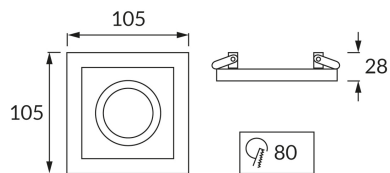

**PRODUCT INFORMATION SHEET**

**BASIC INFORMATION**

Product name:	<b>BORYS D SILVER/WHITE</b>
Ideus index:	<b>03219</b>
EAN barcode:	<b>5901477332197</b>
Colour :	<b>Silver/white</b>
Materials:	<b>Aluminium alloy cast, plastic</b>
Height:	<b>28 mm</b>
Width:	<b>105 mm</b>
Depth:	<b>105 mm</b>
Box packaging:	<b>50 pcs</b>

**PRODUCT PARAMETERS**

Power supply:	<b>220-240V 50/60Hz</b>
Power:	<b>max 20 W</b>
Lampholder type:	<b>GU10</b>
Dedicated light source:	<b>LED</b>
	<b>Possibility of light source replacement</b>
Product offer the possibility of adjusting the illumination direction:	<b>Yes</b>
Electric shock protection class:	<b>2</b>
Degree of protection provided against intrusion dust, accidental contact and water:	<b>IP20</b>
	<b>For indoor use</b>
CE	<b>Declaration of conformity</b>