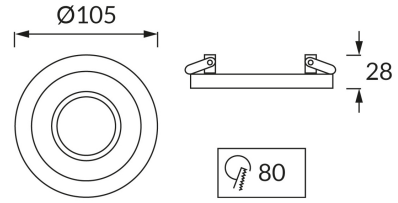

PRODUCT INFORMATION SHEET

BASIC INFORMATION

Product name:	BORYS C BEIGE/WHITE
Ideus index:	03226
EAN barcode:	5901477332265
Colour :	Beige/white
Materials:	Aluminium alloy cast, plastic
Height:	28 mm
Width:	105 mm
Depth:	105 mm
Box packaging:	100 pcs

PRODUCT PARAMETERS

Power supply:	220-240V 50/60Hz
Power:	max 20 W
Lampholder type:	GU10
Dedicated light source:	LED
	Possibility of light source replacement
Product offer the possibility of adjusting the illumination direction:	Yes
Electric shock protection class:	2
Degree of protection provided against intrusion dust, accidental contact and water:	IP20
	For indoor use
CE	Declaration of conformity