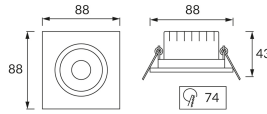

PRODUCT INFORMATION SHEET

Replaceability of light sources and/or control gears without product permanent damage

BASIC INFORMATION

Product name:	MONI LED D 5W WW SILVER
Ideus index:	03228
EAN barcode:	5901477332289
Colour :	Silver
Materials:	Polycarbonate PC, ABS
Height:	43 mm
Width:	88 mm
Depth:	88 mm
Box packaging:	100 pcs

PRODUCT PARAMETERS

Power supply:	230V 50Hz
Power:	5 W
Dedicated light source:	SMD LED, in set
	Non-replaceable light source
	Do not use with a mains dimmer
Luminaire luminous flux:	400 lm
Light colour:	Warm white
Luminous beam angle:	38°
Shelf life L70B50 in h:	35 000 h
Product offer the possibility of adjusting the illumination direction:	Yes
Light source luminous flux for a reference colour temperature:	520 lm
Colour temperature:	3000 K
Colour rendering index Ra:	81
Electric shock protection class:	2
Degree of protection provided against intrusion dust, accidental contact and water:	IP20
	For indoor use
Displacement factor (DF, cos φ1):	0.508
CE	Declaration of conformity