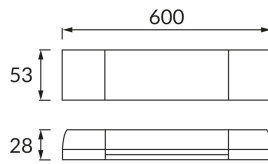

PRODUCT INFORMATION SHEET

Replaceability of light sources and/or control gears without product permanent damage

BASIC INFORMATION

Product name:	TYMON LED 18W NW
Ideus index:	03231
EAN barcode:	5901477332319
Colour :	White
Materials:	Aluminium, plastic
Height:	28 mm
Width:	53 mm
Depth:	600 mm
Box packaging:	20 pcs

PRODUCT PARAMETERS

Power supply:	230V 50Hz
Power:	18 W
Dedicated light source:	SMD LED, in set
	Non-replaceable light source
	Do not use with a mains dimmer
Luminaire luminous flux:	1 600 lm
Light colour:	Neutral white
Luminous beam angle:	140°
Shelf life L70B50 in h:	35 000 h
Product offer the possibility of adjusting the illumination direction:	No
Light source luminous flux for a reference colour temperature:	1 980 lm
Colour temperature:	4000 K
Colour rendering index Ra:	82
Electric shock protection class:	2
Degree of protection provided against intrusion dust, accidental contact and water:	IP65
	For indoor use
Displacement factor (DF, cos φ1):	0.745
CE	Declaration of conformity