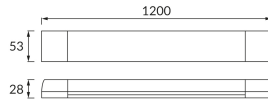

PRODUCT INFORMATION SHEET