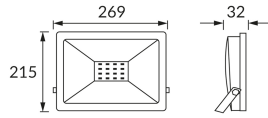

PRODUCT INFORMATION SHEET

Replaceability of light sources and/or control gears without product permanent damage

BASIC INFORMATION

Product name:	KROMA LED 100W GREY NW
Ideus index:	03236
EAN barcode:	5901477332364
Colour :	Grey
Materials:	Aluminium alloy cast, glass
Height:	215 mm
Width:	269 mm
Depth:	32 mm
Box packaging:	10 pcs

PRODUCT PARAMETERS

Power supply:	230V 50Hz
Power:	100 W
Dedicated light source:	SMD LED, in set
	Non-replaceable light source
	Do not use with a mains dimmer
Light colour:	Neutral white
Luminous beam angle:	115°
Shelf life L70B50 in h:	35 000 h
Product offer the possibility of adjusting the illumination direction:	Yes
Light source luminous flux for a reference colour temperature:	8 280 lm
Colour temperature:	4200 K
Colour rendering index Ra:	81
Electric shock protection class:	1
Degree of protection provided against intrusion dust, accidental contact and water:	IP65
	For indoor or outdoor use
Displacement factor (DF, cos φ1):	0.919
CE	Declaration of conformity